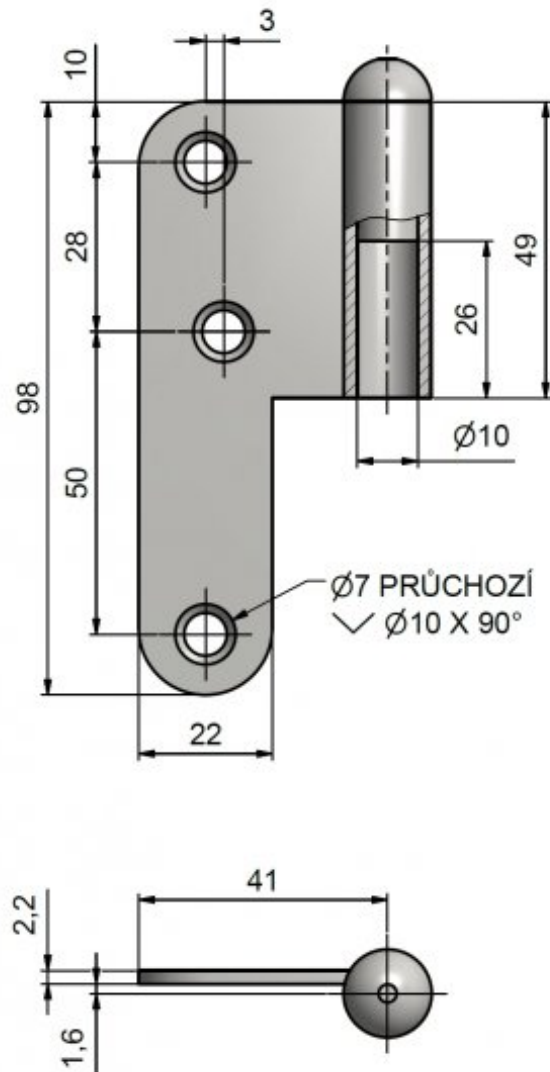

### Usage:

Hinge for turning connection of non rebated door with frame.

### Properties:

**Load:** 25.00

**Fire resistance:** no

**Main material:** steel

**Type of hinge:** Upper part

**Door :** Interior

**Orientation of door (window):** For left door (frame)

**According to door execution:** Non rebated

**According to material of door leaf:** Wood

**Gripping upper part:** Screw on

**We recommend used:** Screws of  $\varnothing$  4,5 mm minimum length 40 mm

Drawing:

Available variants:

|   | Code     | Type         | Package |
|---|----------|--------------|---------|
|  | 93230530 | Blue zinc    | 25 pcs  |
|  | 93233700 | Nickel shiny | 25 pcs  |