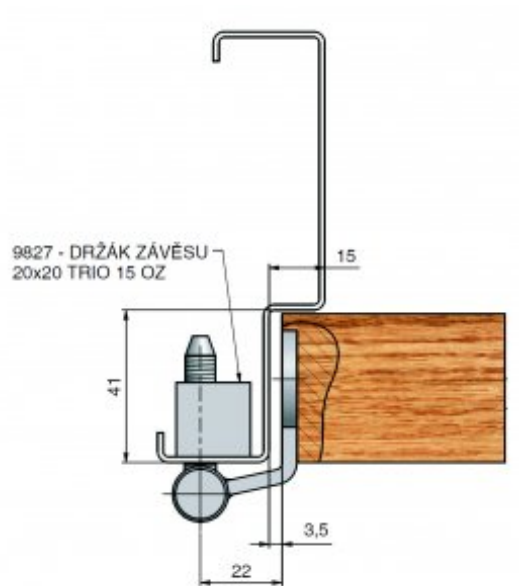

Usage:

Fixing element for hinge TRIO 15 to steel frame. Set screw on the holder (included in the pack), serves to secure the hinge prevents against release of and to his better stabilization.

Basic info:

Catalogue number: 9827

Properties:

Load: 50.00

Main material: steel

According to doorframe: Metal

Drawing:

TKZ Polná, spol. s r.o., Zahradní 572, 588 13 POLNÁ, CZ
ID: 49973819, **TID:** CZ49973819, **e-mail:** export@tkz.cz
tel:+420 567 155 271(273), **mobile:** +420 725 251 002
www.tkz.cz

Available variants:

	Code	Type	Package
	98270000	Without surface finish	50 pcs

Position of the holder in the doorframe:

The owner of this website processes the cookies required for the functionality of the website, analytical purposes and marketing. More information ✕