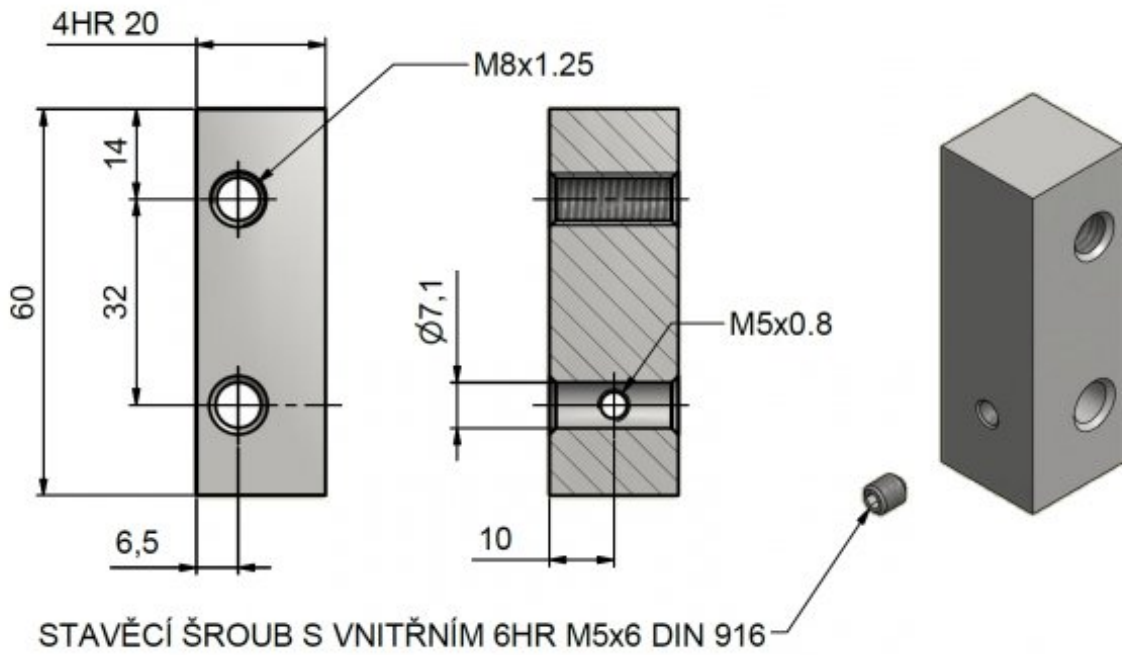

Usage:

Fixing element for hinge TRIO 15 to steel frame. Set screw on the holder (included in the pack), serves to secure the hinge prevents against release of and to his better stabilization.

Basic info:

Catalogue number: 9827

Properties:

Load: 50.00

Main material: steel

According to doorframe: Metal

Drawing:

TKZ Polná, spol. s r.o., Zahradní 572, 588 13 POLNÁ, CZ
ID: 49973819, **TID:** CZ49973819, **e-mail:** export@tkz.cz
tel:+420 567 155 271(273), **mobile:** +420 725 251 002
www.tkz.cz