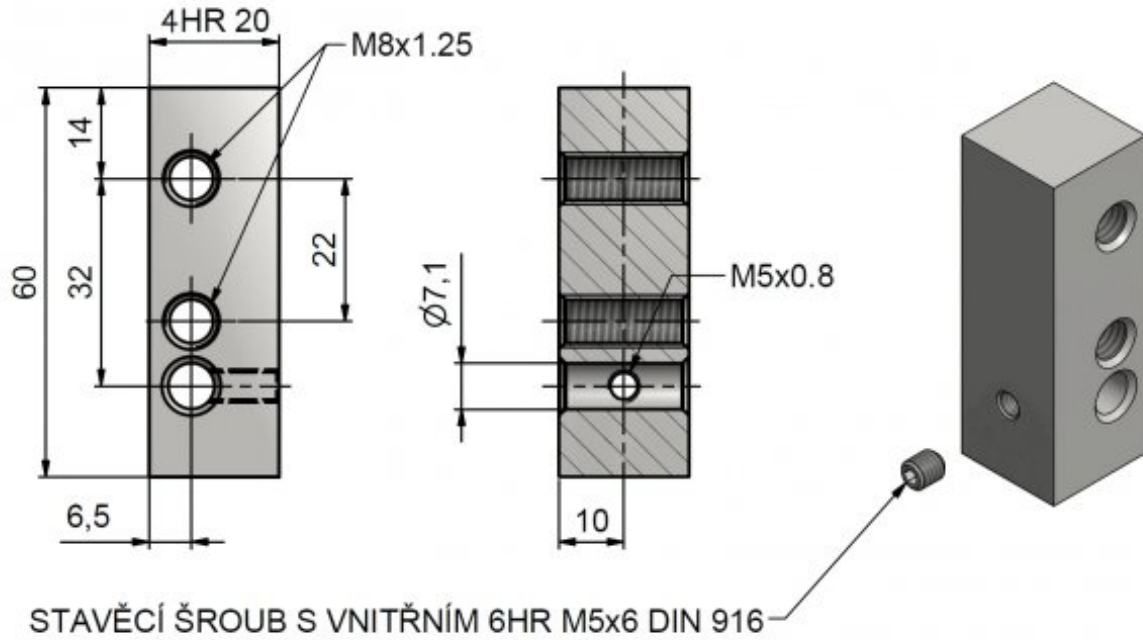

Usage:

Fixing element for hinge TRIO 15 to steel frame. Set screw on the holder (included in the pack), serves to secure the hinge prevents against release of and to his better stabilization.

Basic info:

Catalogue number: 9829

Properties:

Load: 50.00

Main material: steel

According to doorframe: Metal

Drawing:

TKZ Polná, spol. s r.o., Zahradní 572, 588 13 POLNÁ, CZ
ID: 49973819, **TID:** CZ49973819, **e-mail:** export@tkz.cz
tel:+420 567 155 271(273), **mobile:** +420 725 251 002
www.tkz.cz