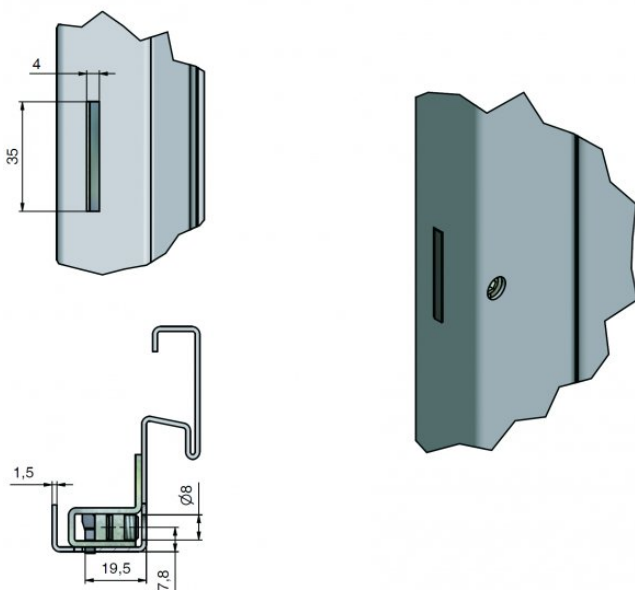

### Usage:

Hinge holder serves to attach lower (or middle) part hinge into the steel frame for plasterboard partition.

### Properties:

**Load:** 20.00

**Main material:** steel

**According to doorframe:** Metal frame in plasterboard wall

Drawing:

Available variants:

	Code	Type	Package
	98340530	Blue zinc	200 pcs

Position in the doorframe: