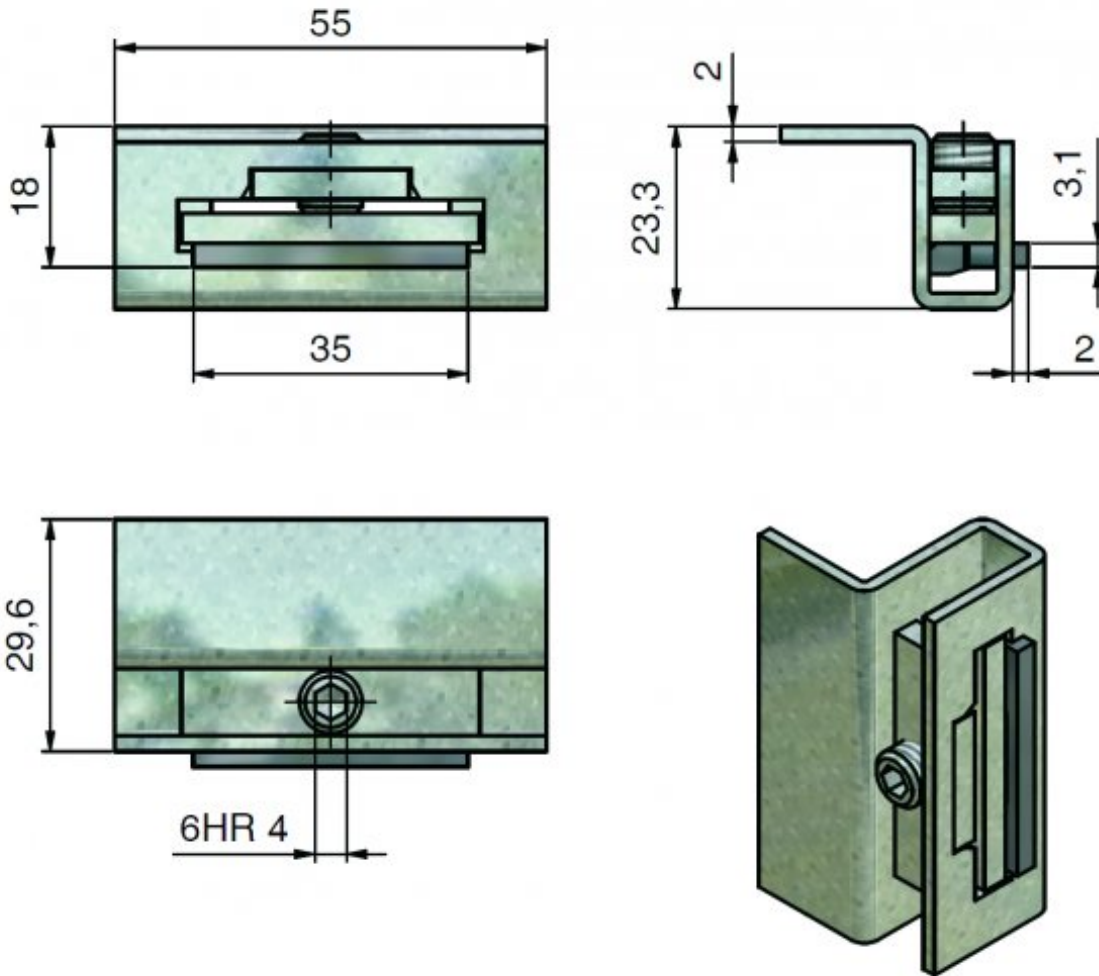

### Usage:

Hinge holder serves to attach lower (or middle) part hinge into the steel frame for plasterboard partition.

### Properties:

**Load:** 20.00

**Main material:** steel

**According to doorframe:** Metal frame in plasterboard wall

Drawing:

Available variants:

	Code	Type	Package
	98340530	Blue zinc	200 pcs

Position in the doorframe: