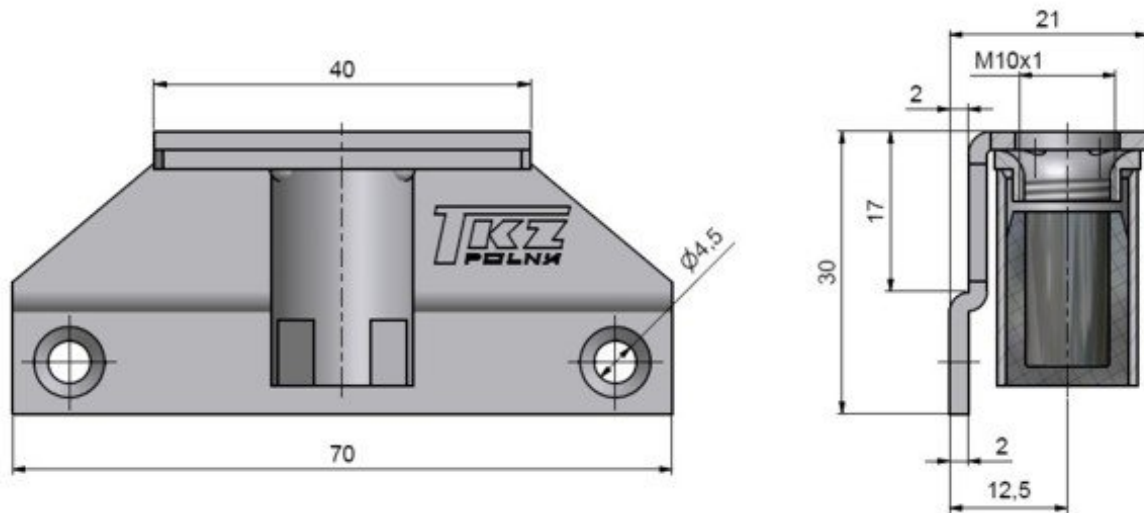

### Properties:

Load: 40.00

Main material: steel

According to doorframe: Wooden casing

Hinge holder M10x1 cranked:

Available variants:

	Code	Type	Package
	98070000	Without surface finish	200 pcs

The owner of this website processes the cookies required for the functionality of the website, analytical purposes and marketing. More information [×](#)