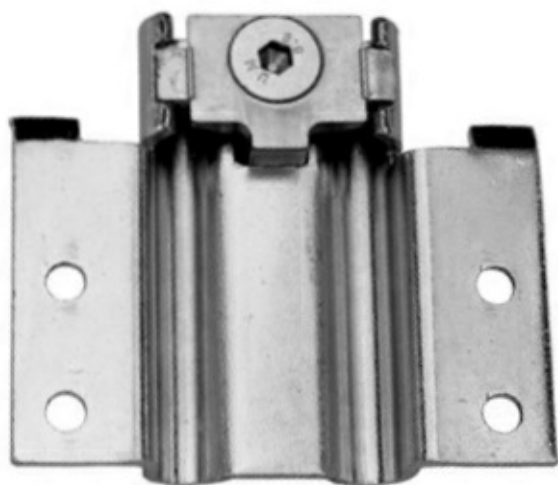

### Usage:

Fixing element of a hinge with two bolts into wooden casing frame.

### Properties:

**Load:** 40.00

**Main material:** steel

**According to doorframe:** Wooden casing

Hinge liner 22/7- 5,8 DZ:

**TKZ Polná**, spol. s r.o., Zahradní 572, 588 13 POLNÁ, CZ  
**ID:** 49973819, **TID:** CZ49973819, **e-mail:** export@tkz.cz  
**tel:**+420 567 155 271(273), **fax:**+420 567 155 220  
**www.tkz.cz**

Available variants:

	Code	Type	Package
	9819053A	Blue zinc	100 pcs

Hinge liner 22/7- 5,8 DZ:

The owner of this website processes the cookies required for the functionality of the website, analytical purposes and marketing. More information ✕