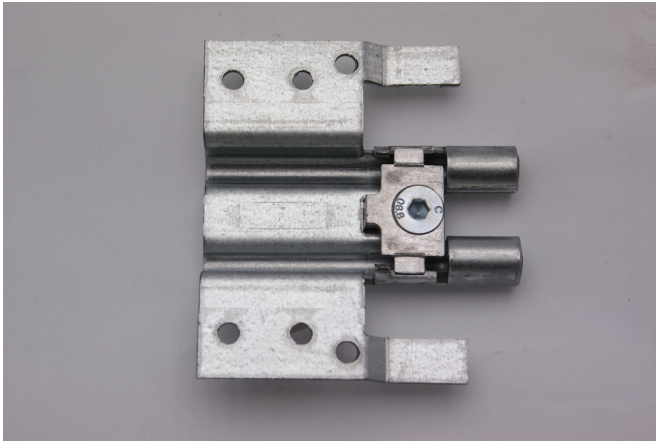

### Usage:

Fixing element of a hinge with two bolts into wooden casing frame.

Available variants:

	Code	Type	Package
	98470530	Blue zinc	100 pcs

Hinge liner 22/7-7,8 T:

How to use:

The owner of this website processes the cookies required for the functionality of the website, analytical purposes and marketing. More information [×](#)