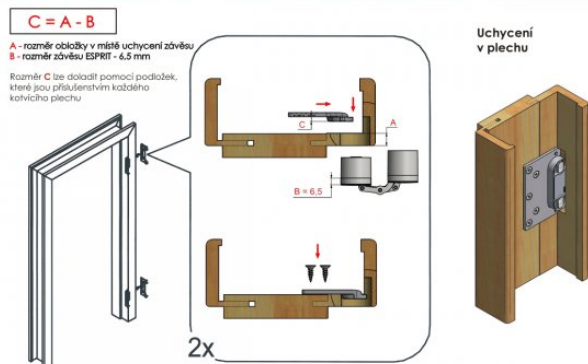

Usage:

To strengthen the gripping in casing frame of concealed hinge TKZ Esprit.

Basic info:

Catalogue number: 9844

Properties:

Load: 30.00

Main material: steel

According to doorframe: Wooden casing

Metal plate TKZ Esprit 2 mm:

Stanovení výšky pro výběr kotvícího plechu

The owner of this website processes the cookies required for the functionality of the website, analytical purposes and marketing. More information ✕