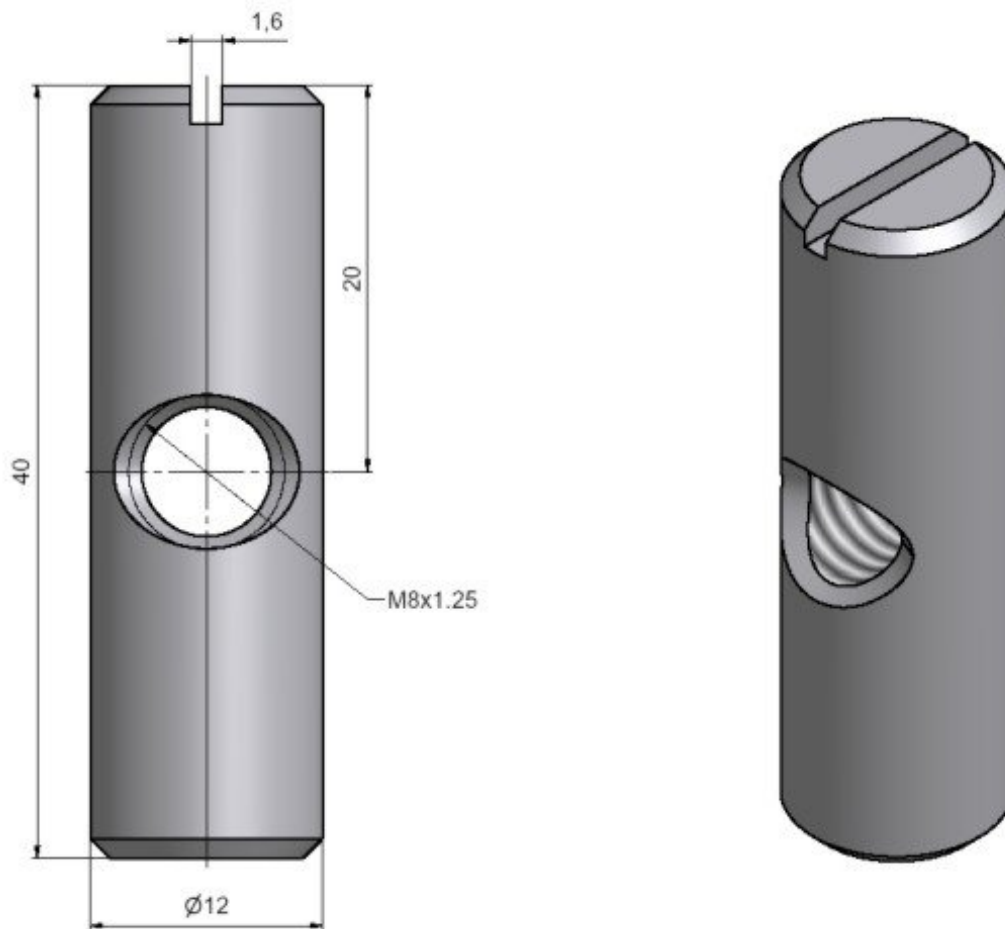

### Usage:

Usage: Disassembly connection of furniture boards by cylindrical nut and screw.

### Properties:

Load: 50.00

Main material: Steel

Cylindrical nut M8-12x40/20:

Available variants:

	Code	Type	Package
	8692000A	Without surface finish	40 pcs

The owner of this website processes the cookies required for the functionality of the website, analytical purposes and marketing. More information [×](#)