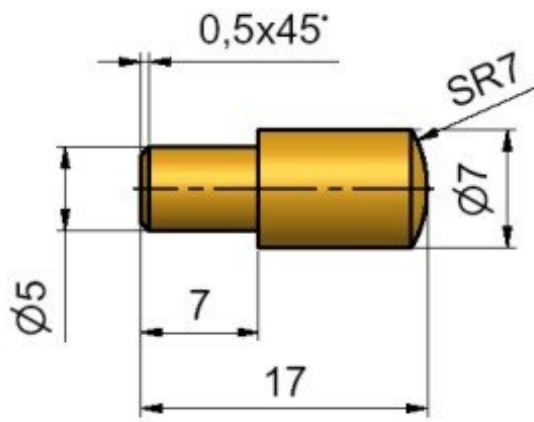

Usage:

Pin support - material: pure brass - support shelves.

Basic info:

Catalogue number: 8162

Properties:

Load: 15.00

Main material: Brass

Pin support 7/5 MS: