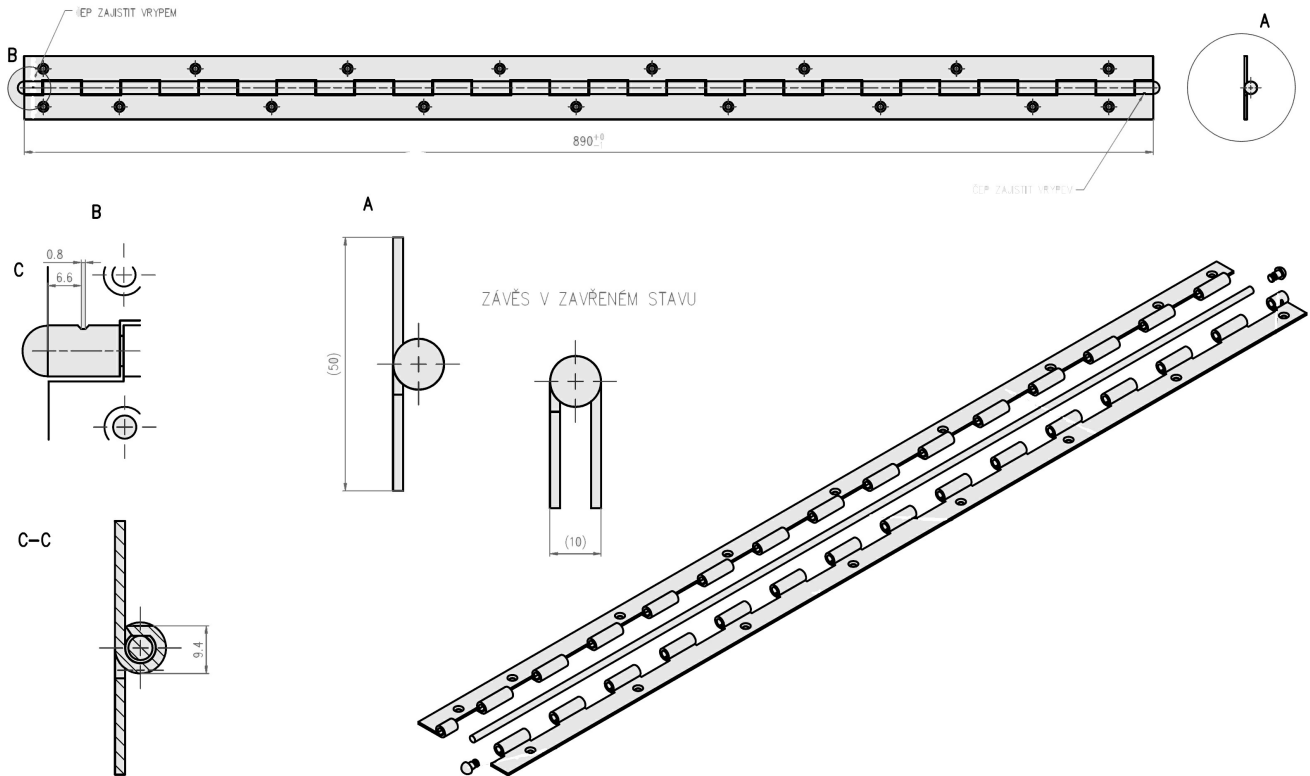

Usage:

Hinge with wide range of use. Clearance sale of stock!

Basic info:

Catalogue number: 1697

Properties:

For product variants on sale click here [↘](#)

Main material: Stainless steel

Open width of hinges A (mm): 50

Length of hinges E (mm): 890

Thickness B (mm): 2

Diameter of pin G (mm): 6

Drawing:

TKZ Polná, spol. s r.o., Zahradní 572, 588 13 POLNÁ, CZ
ID: 49973819, **TID:** CZ49973819, **e-mail:** export@tkz.cz
tel:+420 567 155 271(273), **mobile:** +420 725 251 002
www.tkz.cz