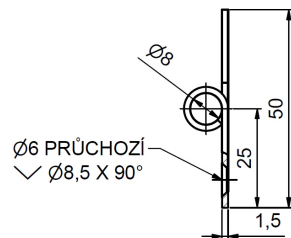

Usage:

Hinge with wide range of use. Clearance sale of stock!

Basic info:

Catalogue number: 99D39801.

Properties:

For product variants on sale click here [↘](#)

Main material: Stainless steel

Open width of hinges A (mm): 50

Length of hinges E (mm): 942

Thickness B (mm): 1,5

Distance between holes F (mm): 6x130, 1x92

Diameter of pin G (mm): 8

Drawing:

TKZ Polná, spol. s r.o., Zahradní 572, 588 13 POLNÁ, CZ
ID: 49973819, **TID:** CZ49973819, **e-mail:** export@tkz.cz
tel:+420 567 155 271(273), **mobile:** +420 725 251 002
www.tkz.cz