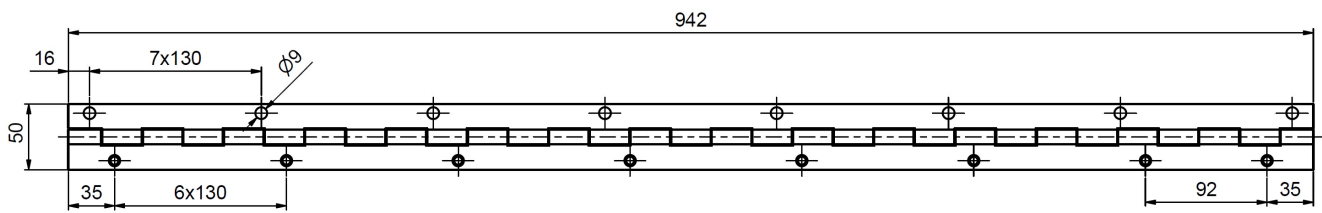

Usage:

Hinge with wide range of use. Clearance sale of stock!

Basic info:

Catalogue number: 99D39801.

Properties:

For product variants on sale click here [↘](#)

Main material: Stainless steel

Open width of hinges A (mm): 50

Length of hinges E (mm): 942

Thickness B (mm): 1,5

Distance between holes F (mm): 6x130, 1x92

Diameter of pin G (mm): 8

Drawing:

TKZ Polná, spol. s r.o., Zahradní 572, 588 13 POLNÁ, CZ
ID: 49973819, **TID:** CZ49973819, **e-mail:** export@tkz.cz
tel:+420 567 155 271(273), **mobile:** +420 725 251 002
www.tkz.cz