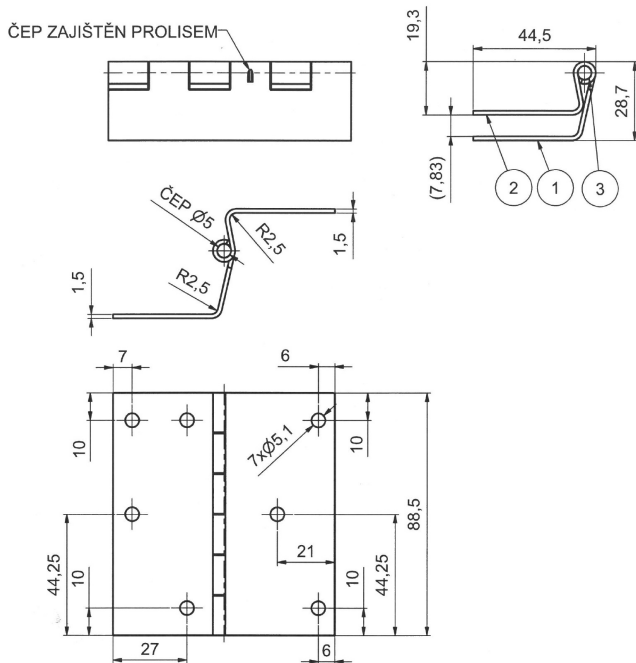

Usage:

Hinge for for skylight. Clearance sale of stock!

Basic info:

Catalogue number: 9398

Properties:

For product variants on sale [click here](#) 

Main material: Stainless steel

Length of hinges E (mm): 88,5

Thickness B (mm): 1,5

Diameter of pin G (mm): 5

Joint hinge inox for skylight:

Available variants:

	Code	Type	Package
	93980000	Without surface finish Sale	100 pcs

Drawing:

The owner of this website processes the cookies required for the functionality of the website, analytical purposes and marketing. More information ✕