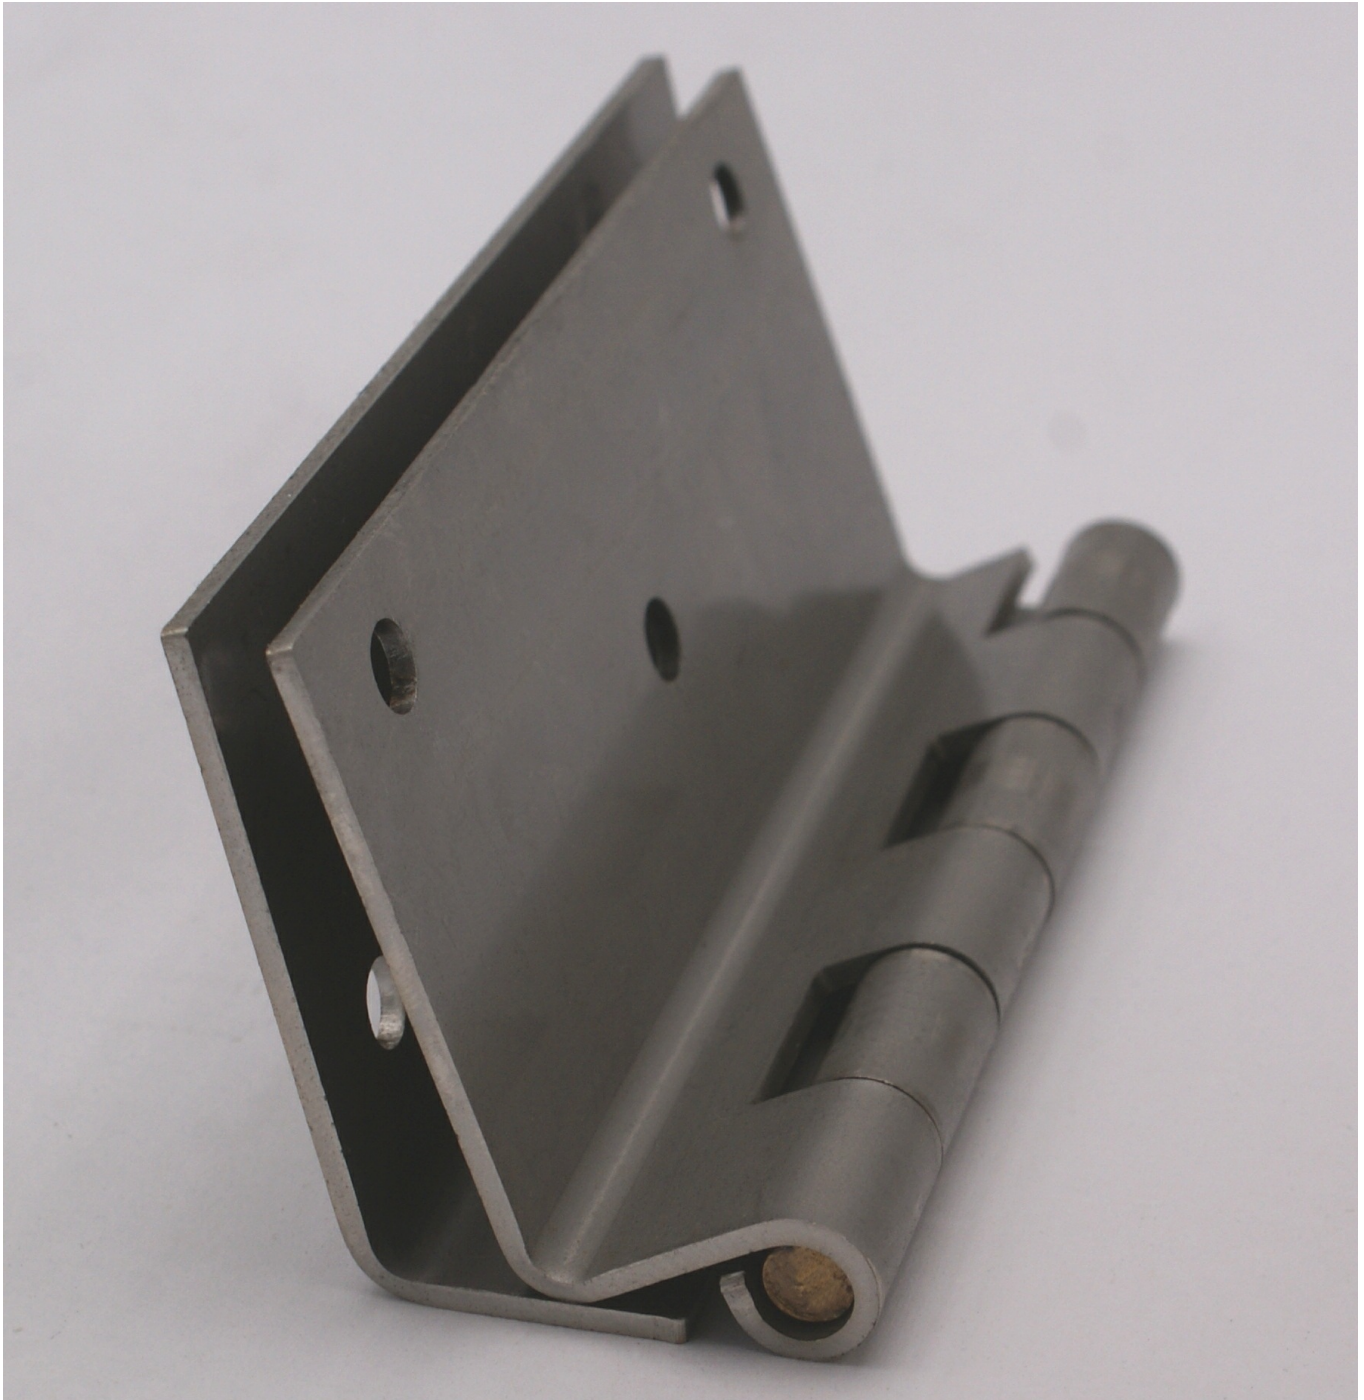

Usage:

Hinge for for skylight. Clearance sale of stock!

Basic info:

Catalogue number: 9398

Properties:

For product variants on sale [click here](#) 

Main material: Stainless steel

Length of hinges E (mm): 88,5

Thickness B (mm): 1,5

Diameter of pin G (mm): 5

Joint hinge inox for skylight:

Available variants:

	Code	Type	Package
	93980000	Without surface finish Sale	100 pcs

Drawing:

The owner of this website processes the cookies required for the functionality of the website, analytical purposes and marketing. More information ✕