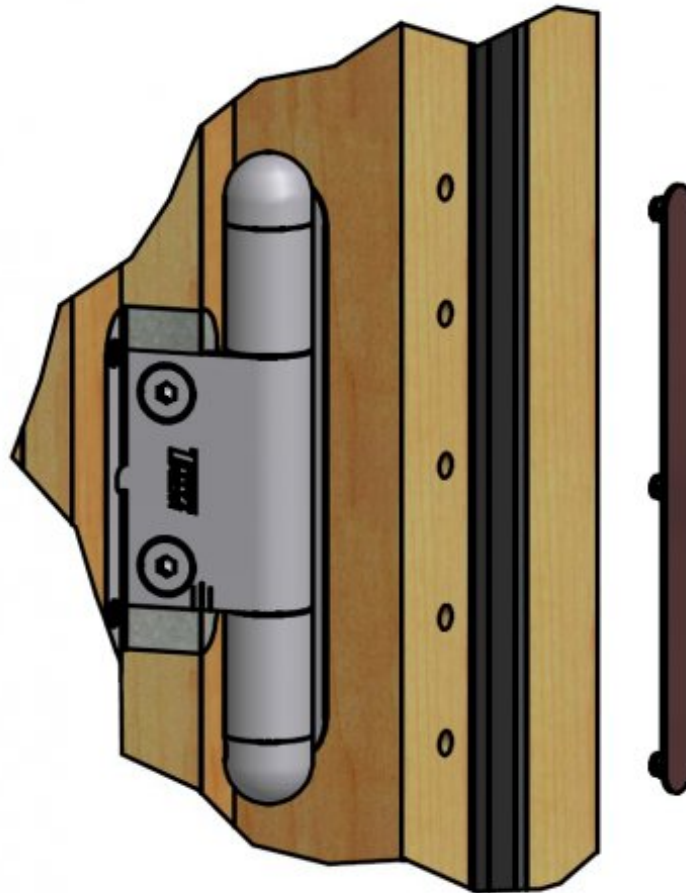

Position of covering plate: