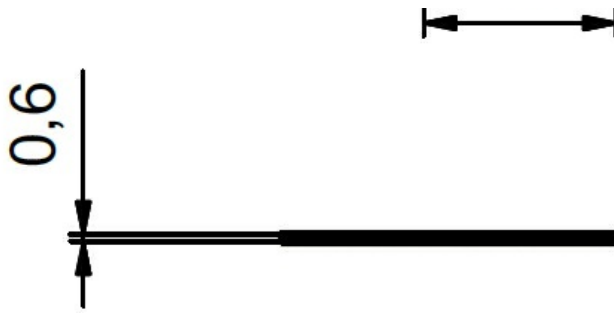

Usage:

The plastic pads to hinge 50/3 right or left. You can regulate „the motion of the hinge“ with these pads.

Basic info:

Catalogue number: 4520

Properties:

Main material: Plastic

Drawing:

TKZ Polná, spol. s r.o., Zahradní 572, 588 13 POLNÁ, CZ
ID: 49973819, TID: CZ49973819, e-mail: export@tkz.cz
tel:+420 567 155 271(273), mobile: +420 725 251 002
www.tkz.cz