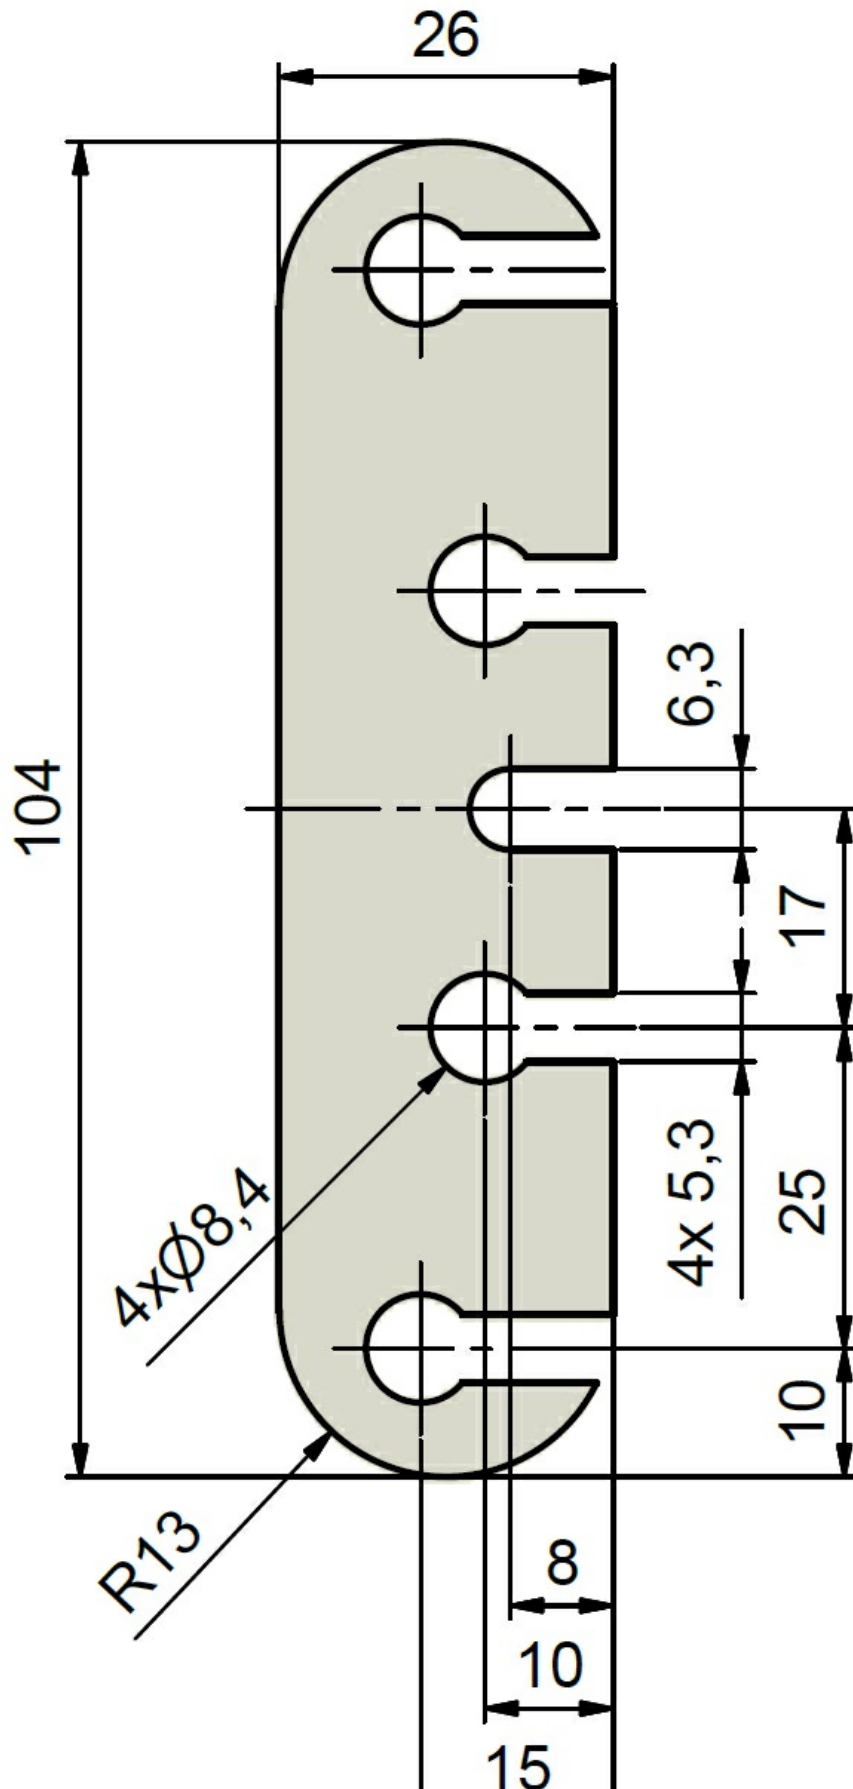

Usage:

The plastic pads to hinge 50/3 right or left. You can regulate „the motion of the hinge“ with these pads.

Basic info:

Catalogue number: 4520

Properties:

Main material: Plastic

Drawing:

TKZ Polná, spol. s r.o., Zahradní 572, 588 13 POLNÁ, CZ
ID: 49973819, TID: CZ49973819, e-mail: export@tkz.cz
tel:+420 567 155 271(273), mobile: +420 725 251 002
www.tkz.cz