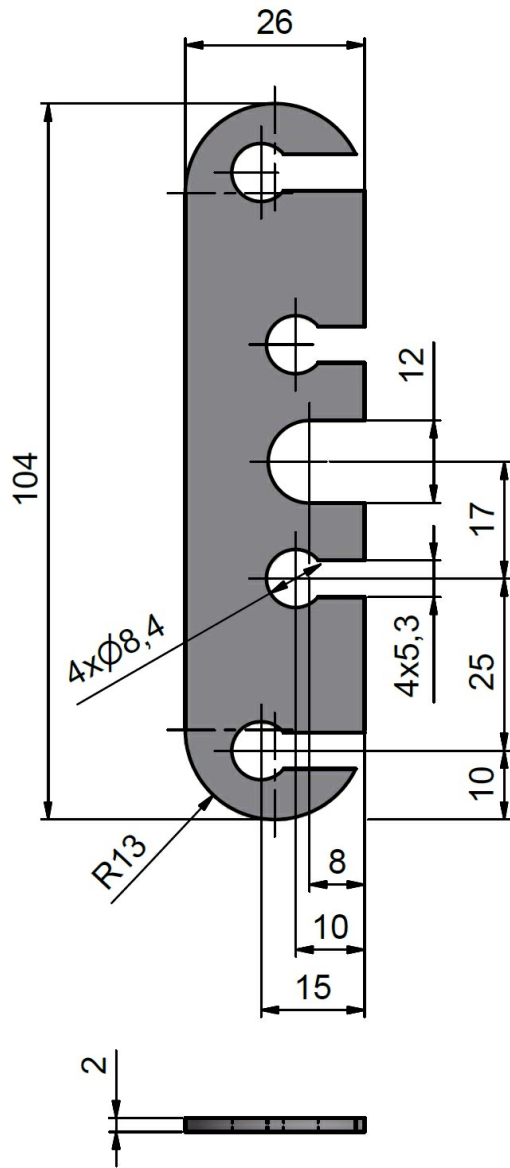

Drawing:

The owner of this website processes the cookies required for the functionality of the website, analytical purposes and marketing. More information ☐