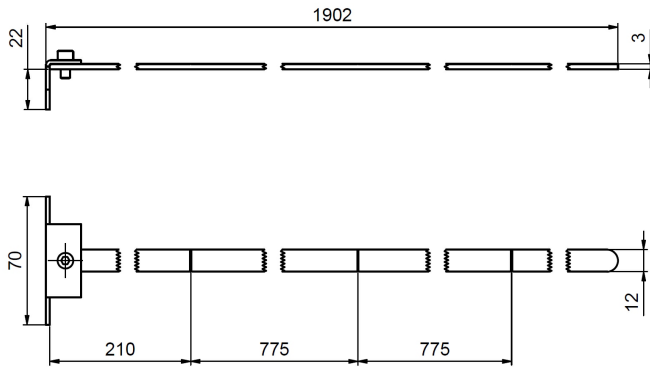

Guide rule serves as accessory to drill template. For connection of templates.

Basic info:

Catalogue number: 6750

Properties:

Main material: steel

Guide rule:

TKZ Polná, spol. s r.o., Zahradní 572, 588 13 POLNÁ, CZ
ID: 49973819, **TID:** CZ49973819, **e-mail:** export@tkz.cz
tel:+420 567 155 271(273), **mobile:** +420 725 251 002
www.tkz.cz

Available variants:

	Code	Type	Package
	6750053E	Blue zinc plated	1 pcs

Drawing:

The owner of this website processes the cookies required for the functionality of the website, analytical purposes and marketing. More information [×](#)