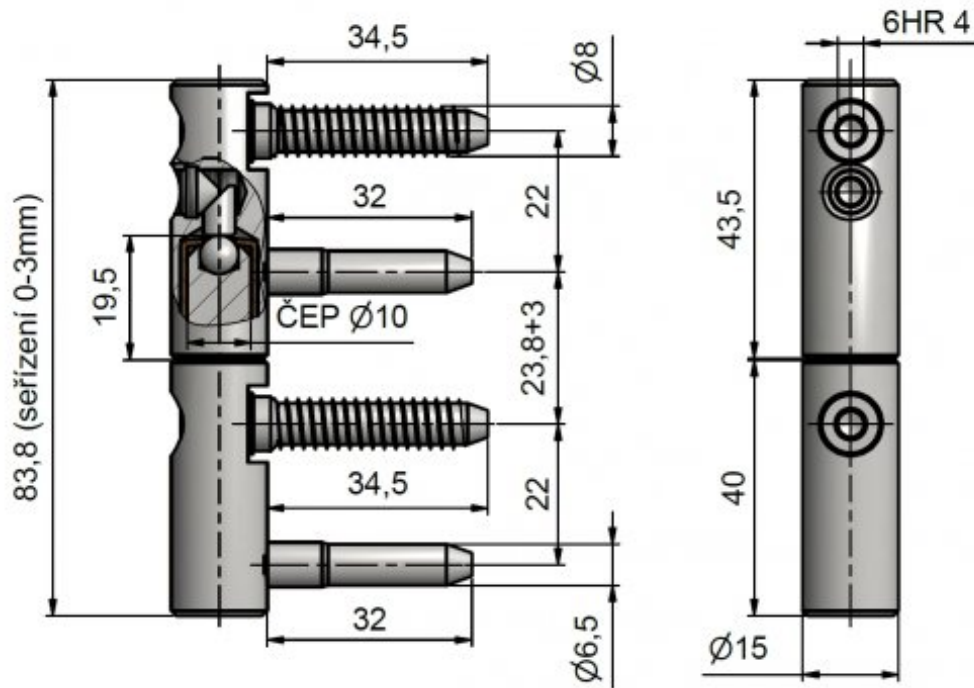

### Usage:

Hinge is adjustable in three directions (window wing, frame and height). Hinge is used for turning connection of window wing and frame. There is a possibility to use decorative caps on hinges.

### Properties:

**Load:** 17.50

**Main material:** nerez

**Type of hinge:** Complete hinge

**Orientation of door (window):** For right and left window (frame)

**Gripping:** Screw in

**Diameter of bolt rivet(s):** Special screw-thread into wood  $\varnothing 8$

Drawing:

Available variants:

	Code	Type	Package
	55120000	Brushed	25 pcs

The owner of this website processes the cookies required for the functionality of the website, analytical purposes and marketing. More information [×](#)