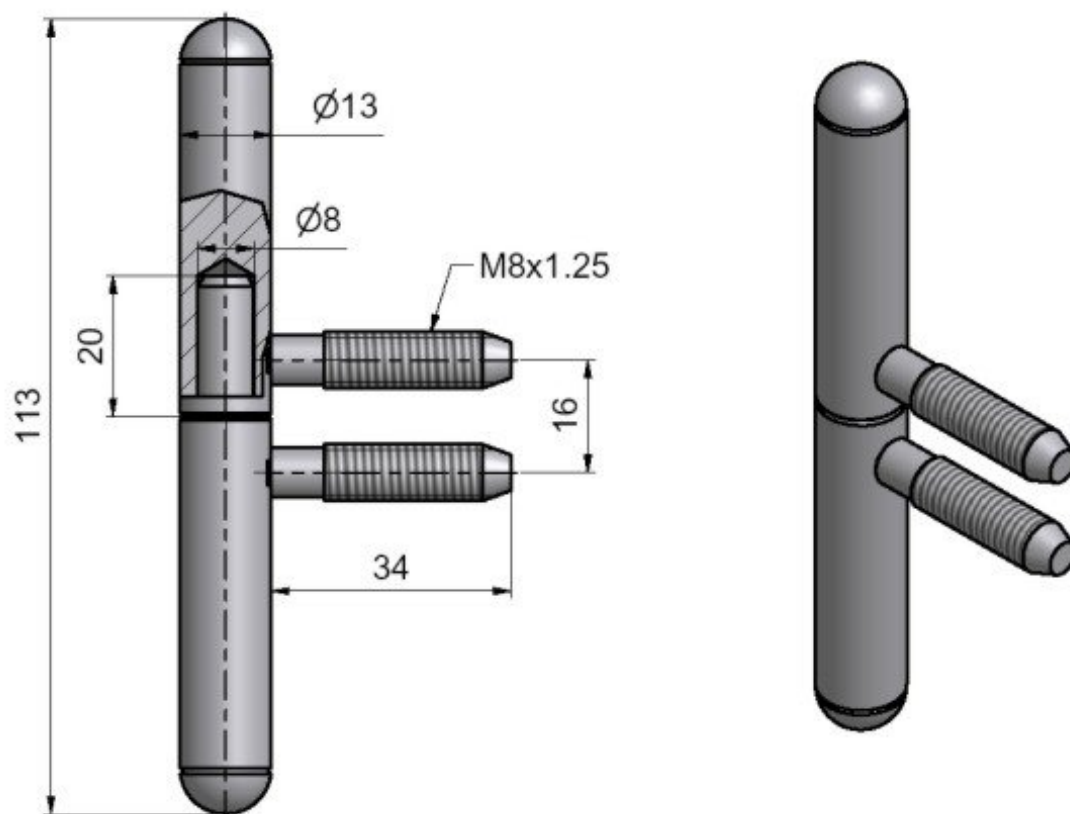

### Usage:

Hinge with decorative ending. It is used for turning connection of window wing and frame.

### Properties:

**Load:** 15.00

**Main material:** steel

**Type of hinge:** Complete hinge

**Orientation of door (window):** For right and left window (frame)

**Gripping:** Screw in

**Diameter of bolt rivet(s):** M8

Drawing:

Available variants:

	Code	Type	Package
	90810530	Blue zinc	50 pcs
	90812000	Without surface finish	100 pcs
	90812700	Nickel	50 pcs
	90812800	Brass plated	50 pcs
	90812B90	Old brass	50 pcs
	90813340	Black laquer RAL9005	50 pcs