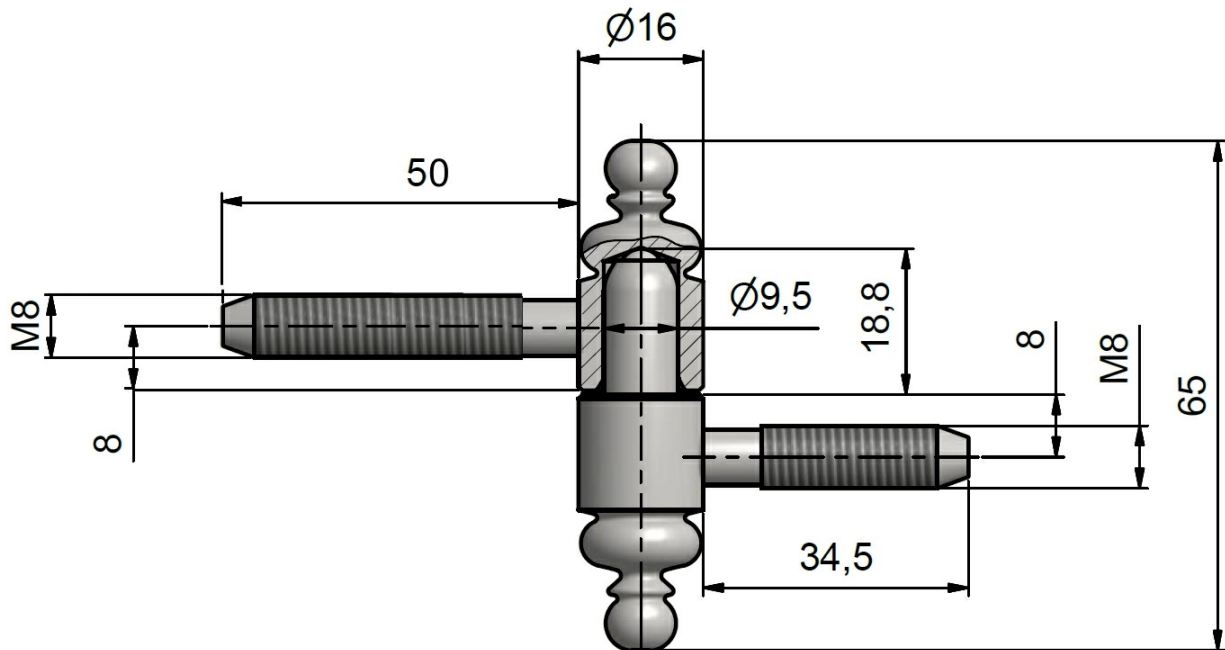

### Properties:

For product variants on sale [click here](#) 

**Load:** 15.00

**Main material:** steel

**Type of hinge:** Complete hinge

**Orientation of door (window):** For right and left window (frame)

**Gripping:** Screw in

**Diameter of bolt rivet(s):** M8

Drawing:

Available variants:

	Code	Type	Package
	96650530	Blue zinc Sale	50 pcs

The owner of this website processes the cookies required for the functionality of the website, analytical purposes and marketing. More information [×](#)